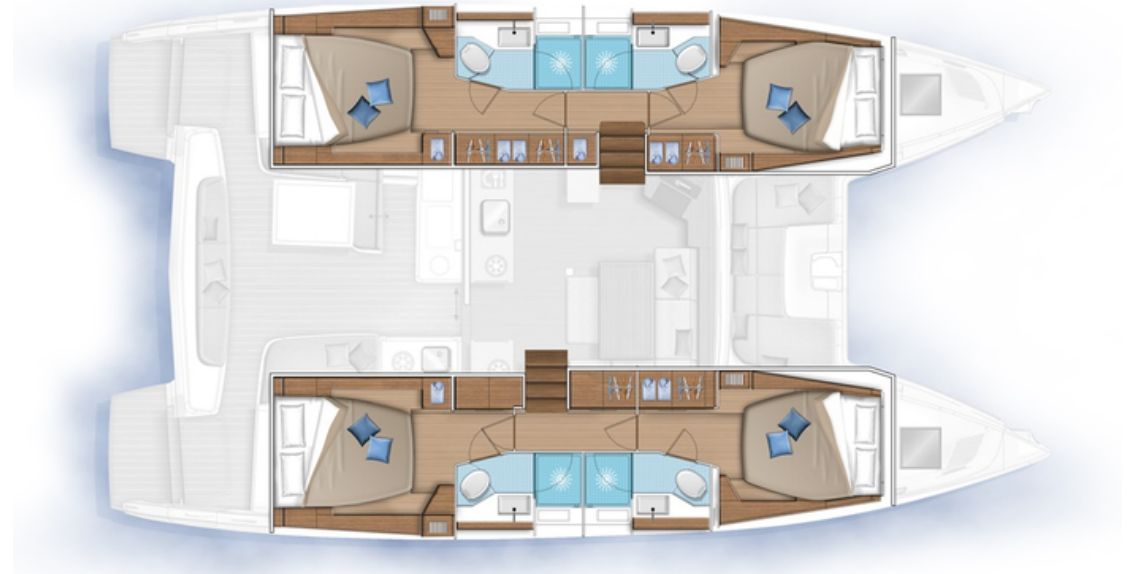

Lagoon 46
"Butterfly"

Specifications

Length: 13,99 m
Beam: 7,96 m
Draft: 1,30 m

Year of construction: 2021
Cabins: 4 + 2
Berths: 8 + 2 + 2 bunks

Engine: 2 x 57 HP
Fuel tank: 2 x 520 l
Water tank: 2 x 300 l