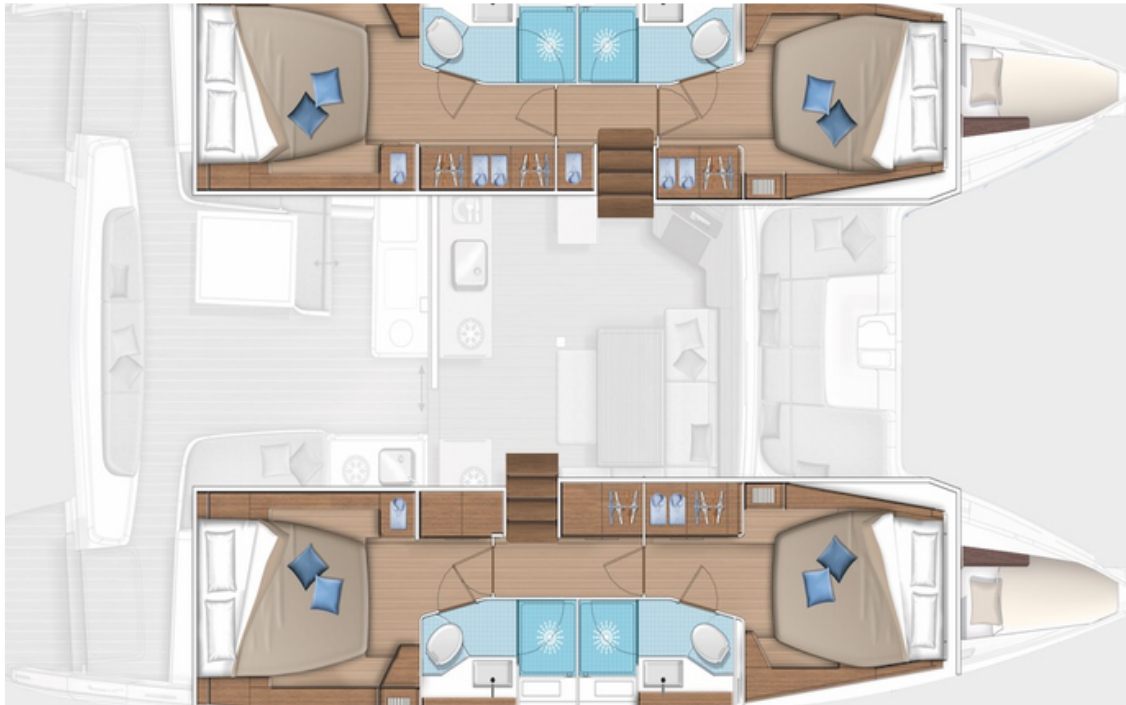

# Lagoon 46

"Ruru"

# Specifications

---

Length:	13,99 m
Beam:	7,96 m
Draft:	1,30 m
Year of construction:	2022
Cabins:	4 + 2
Berths:	8 + 2 + 2 bunks
Engine:	2 x 57 HP
Fuel tank:	2 x 520 l
Water tank:	2 x 300 l